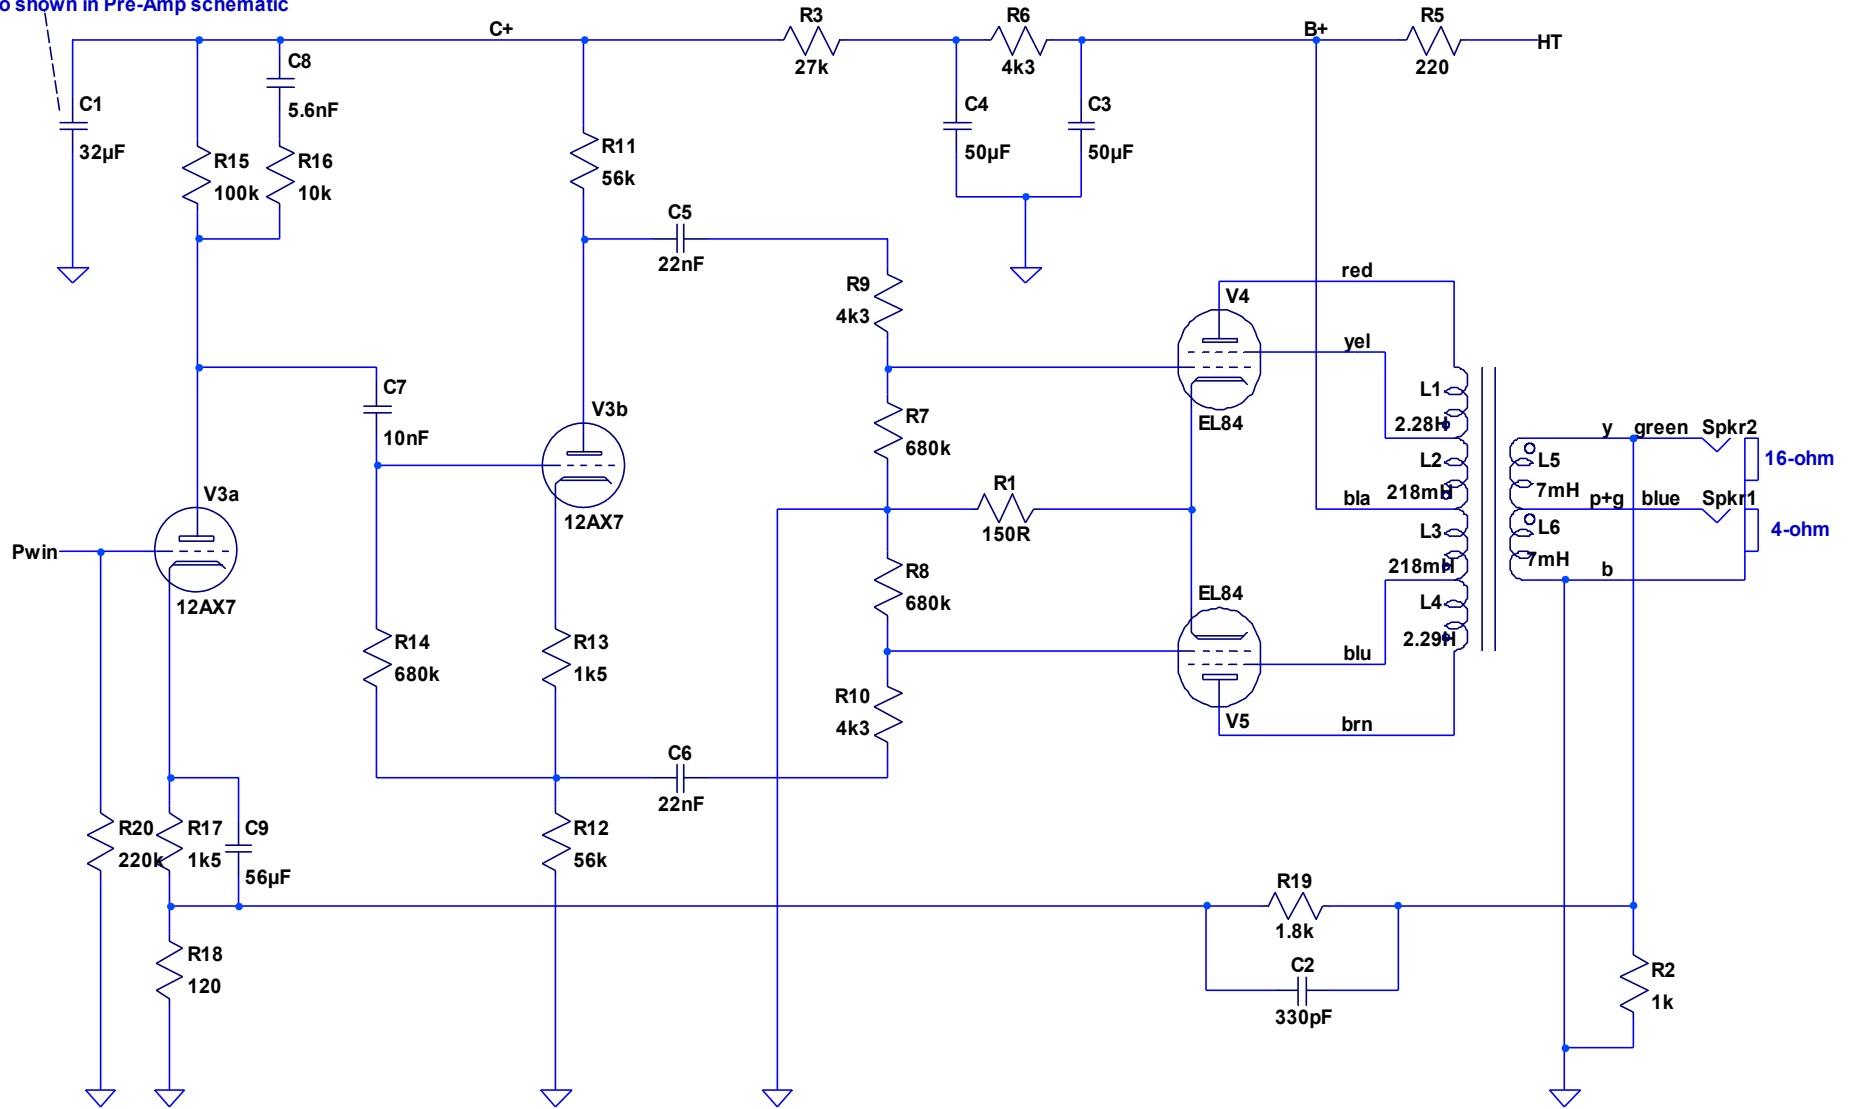

Also shown in Pre-Amp schematic

COMPANY:		Sadler Amplification	
DESIGN TITLE:		Sound City Studio 20 Power Amp	
AUTHOR:	DRAWING NUMBER	REV:	
Martin Sadler	1	1	
DATE:	SIZE:	SHEET:	
29/8/2009	A4	1 of 1	